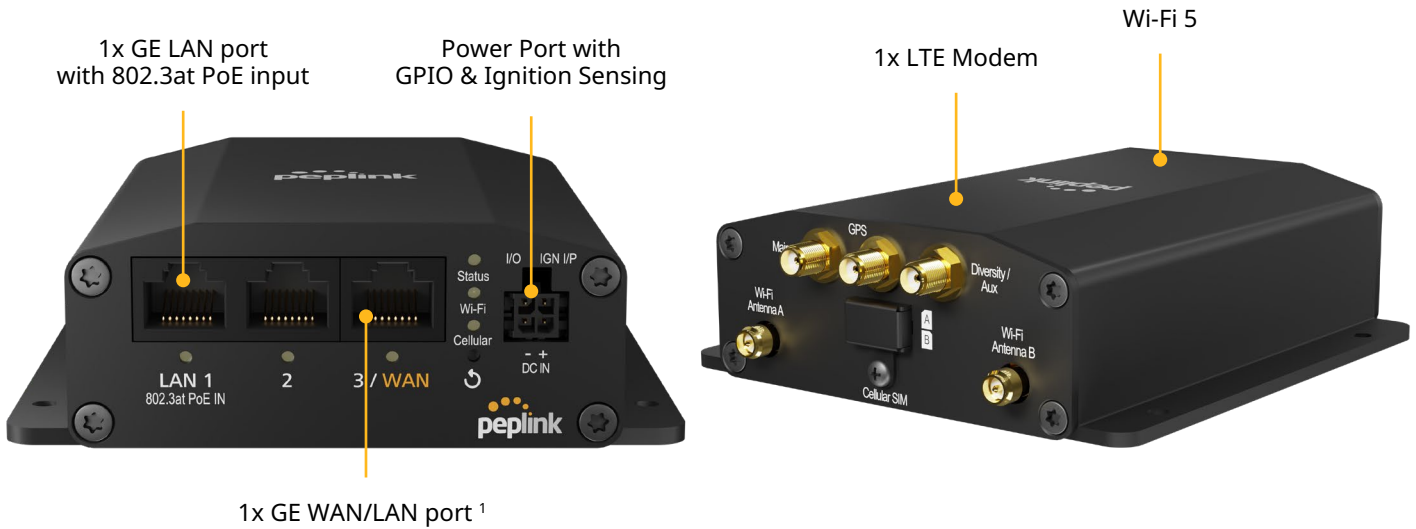

Specifications

WAN Interface	1x 10/100/1000M Ethernet ¹ 1x Embedded Cellular Modem with Redundant SIM Slots	Antenna Connectors	2x SMA Cellular Antenna Connectors 2x RP-SMA Wi-Fi Antenna Connectors 1x SMA GPS Antenna Connector
LAN Interface	2x 10/100/1000M Ethernet	Power Input	Power Port: 10V – 30V DC AC Adapter: AC Input 100V–240V / DC Output 12V Power over Ethernet 802.3at
Wi-Fi Interface	Simultaneous Dual-Band (2.4GHz / 5GHz) Wi-Fi 5, 2X2 MIMO Wi-Fi WAN¹ and/or AP	Power Consumption	13W (nominal), 18W (max.)
SpeedFusion features	Hot Failover ¹ / Smoothing ¹ / Bandwidth Bonding ^{1 2}	Dimension	5.0 x 4.2 x 1.4 inches / 125.7 x 107 x 35 mm
Number of SpeedFusion VPN Peers	2 / 5 ³	Weight	0.95 pounds / 430 grams
Feature	GPIO, Ignition Sensing	Operating Temperature	-40° – 149°F / -40° – 65°C
Router Throughput	300Mbps	Humidity	15% – 95% (non-condensing)
SpeedFusion VPN Throughput - No Encryption - 256-bit AES	80Mbps 60Mbps	Certifications	FCC, CE, RoHS UL 121201 (Class I and Division 2) E-Mark (Motor Vehicle) EN 61373 Shock and Vibration Resistance EN 50155 Railway Applications EN 61000 Electromagnetic Compatibility
Recommended Users	1-60	Package Content	1x BR1 Mini 2x LTE Antennas (ACW-235) 2x Dual Band Wi-Fi Antennas (ACW-342) 1x GPS Active Antenna (ACW-232) 1x 12V 2A 4pin Power Supply (ACW-632)
Cellular Data Rate ⁴ (Downlink/Uplink)	CAT-7: 300 Mbps/150 Mbps CAT-6: 300 Mbps/50 Mbps CAT-4: 150 Mbps/50 Mbps	Package Content for MAX-BR1-MINI-LTEA-B-T-JPC-PRM	1x BR1 Mini 2x iAN067 LTE Antennas 2x Dual Band Wi-Fi Antennas (ACW-342) 1x GPS Active Antenna (ACW-232)
		SIM Options	Nano-SIM (4FF) Peplink eSIM ⁵ BYO eSIM (2 profiles) ^{2 5}
		Warranty	1-Year Limited Warranty

¹ Available with PrimeCare subscription or a feature pack add-on license.

² Available with Firmware 8.4.0 or above.

³ Requires a PrimeCare subscription, complimentary for the first year.

⁴ Maximum theoretical data rate.

⁵ Models with selected SKU support eSIM. Details can be found [here](#).